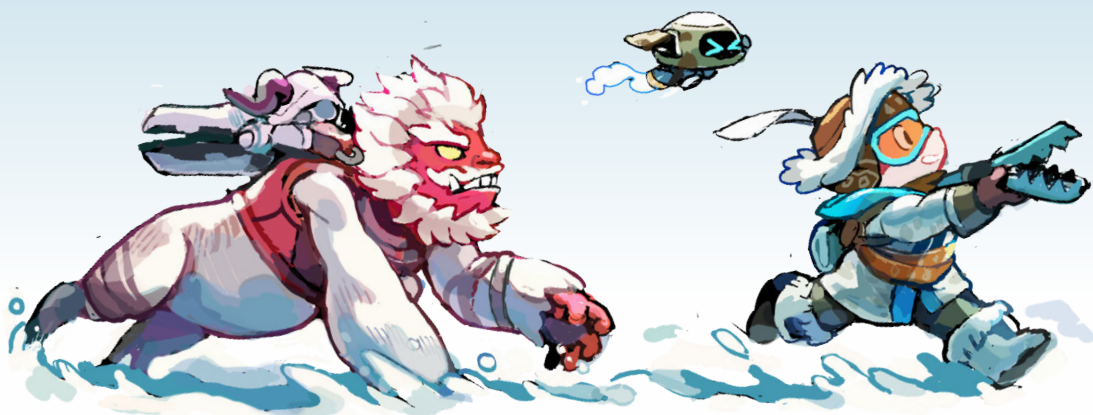

OVERWATCH
Winter
Wonderland
2017

YETI HUNT

ROBERT
BROOKS

ONEMEGAWATT

YETI HUNT

ROBERT BROOKS SCRIPT

ONEMEGAWATT ARTIST

COMICRAFT LETTERING